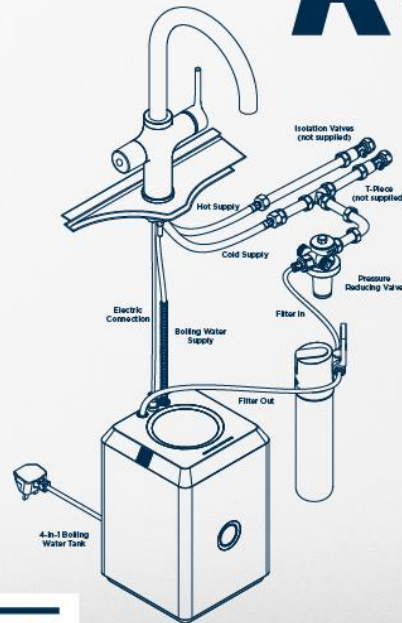

**THE
MULTI-
TASKER**

Our Rapid 4-in-1 Boiling Water Tap could be the end of kettles, bottled water, and water filters.

BRISTAN

BRISTAN

Rapid 4 in 1

Boiling Water Tap

**Easy
To
Install**

RIGOROUSLY TESTED

Our instant boiling water tap has undergone extensive lifecycle testing, both by our UKAS 17025 accredited test lab and consumer user trials, so we believe in every component.

EASY TO INSTALL

The Rapid 4 in-1 Boiling Water Tap can be installed with minimal fuss. The tap will replace any existing tap hole and the accompanying tank is compact enough to fit underneath most kitchen worktops.