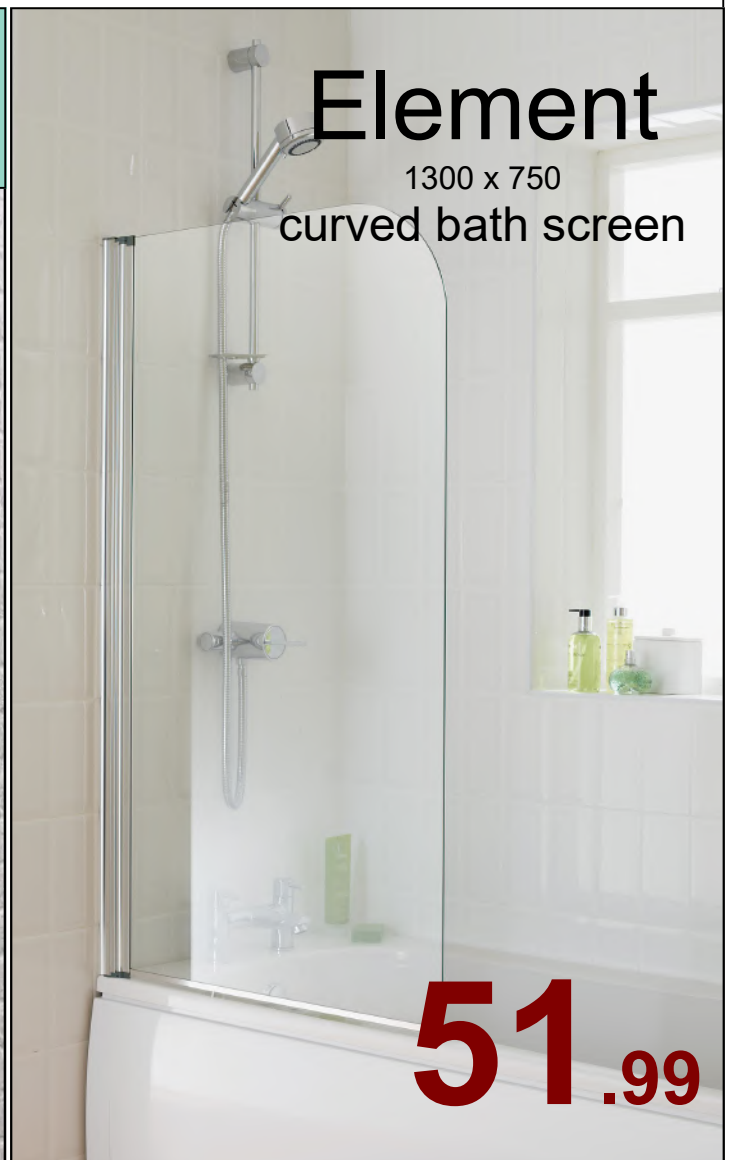

64.99

Element

1300 x 750
curved bath screen