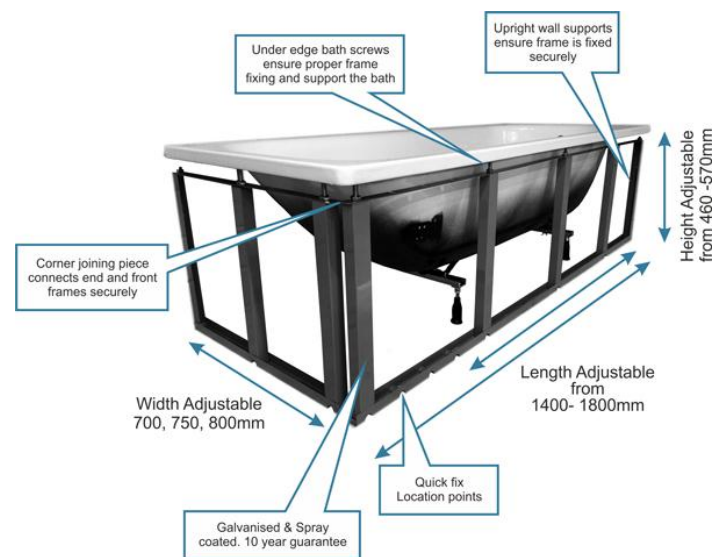

End Panel Frame Kit 700-800mm

19.99

SinkFix®

Adjustable Wash Basin Fixing Plate

SinkFix

Adjustable Basin Fixing Plate

19.99

ADJUSTABLE
BASIN FIXING KIT FOR
PLASTERBOARD & SOLID WALLS