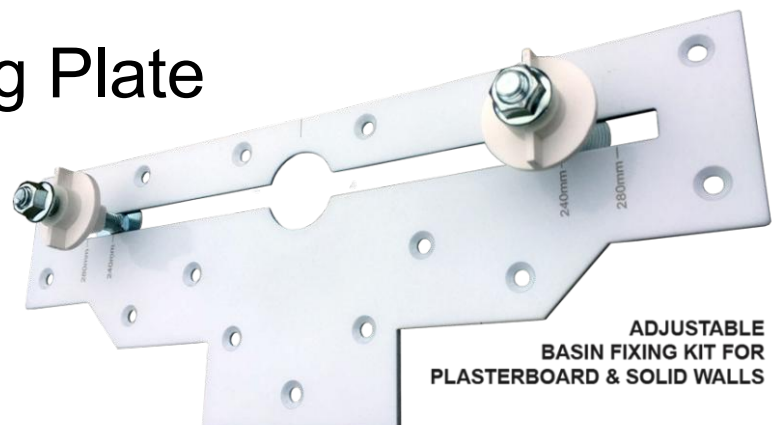

End Panel Frame Kit 700-800mm

19.99

SinkFix®

Adjustable Wash Basin Fixing Plate

SinkFix

Adjustable Basin Fixing Plate

19.99

ADJUSTABLE
BASIN FIXING KIT FOR
PLASTERBOARD & SOLID WALLS