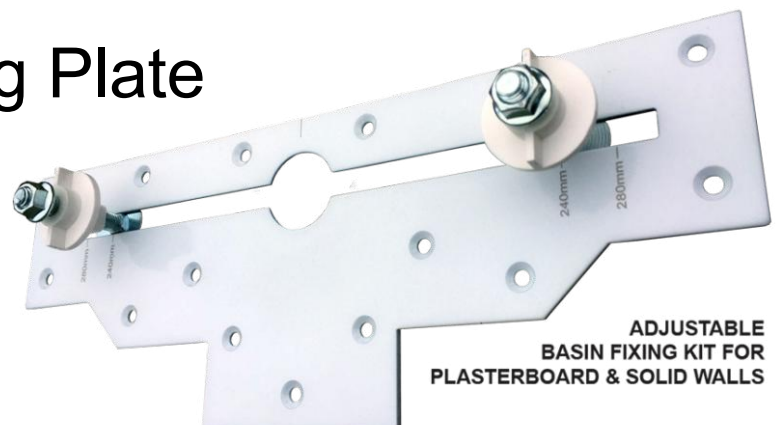

SinkFix®

Adjustable Wash Basin Fixing Plate

SinkFix

Adjustable Basin Fixing Plate

19.99