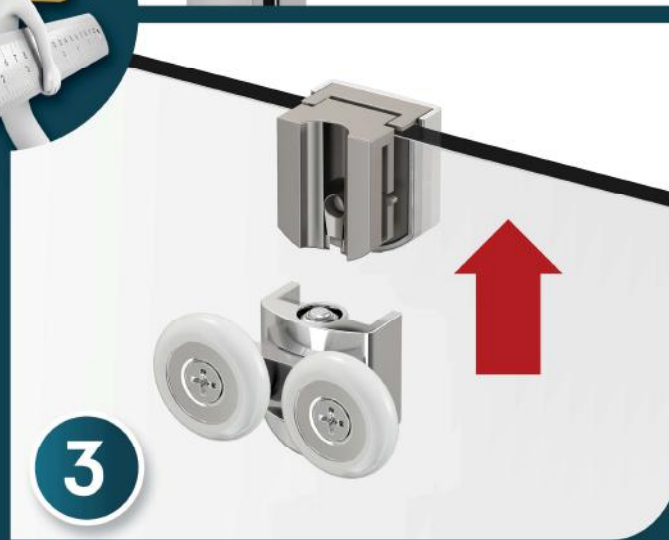

1mm 6-14mm thick **46.00**

2mm 6-14mm thick **46.00**

3mm 6-14mm thick **46.00**

MERLYN

THE EASIEST DOOR YOU WILL EVER FIT

SLOT & LOCK FRAME SYSTEM - NO SCREWS

NO DRILLING ON FRAME

ASSEMBLED ON TRAY