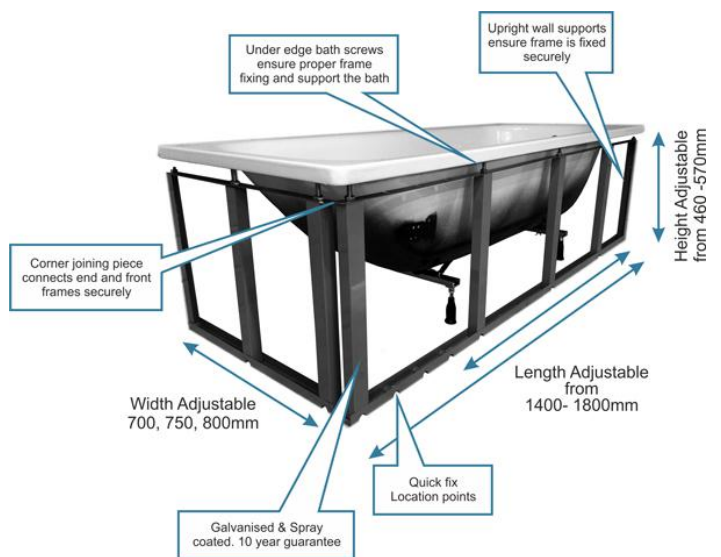

Bath Frame Fixing Kits

Front Panel Frame Kit 1400-1800mm

33.32

End Panel Frame Kit 700-800mm

19.99

SinkFix®

Adjustable Wash Basin Fixing Plate

SinkFix