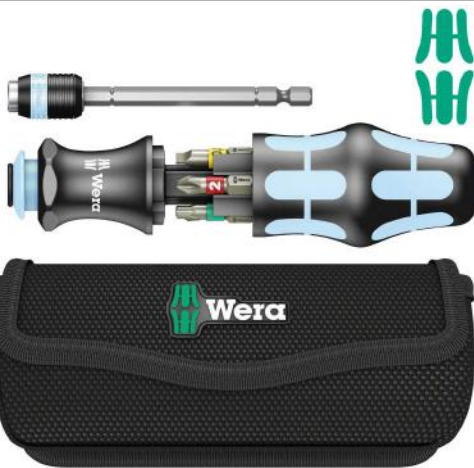

**SPECIAL
OFFERS**

www.atlasheatingsupplies.co.uk

2nd to 31st January 2020

Kompakt SH 1 Plumbkit

05135927001

WHILE STOCKS LAST

76.67

Kompakt 20 Stainless SL/PH/PZ 8pce Kit & Pouch